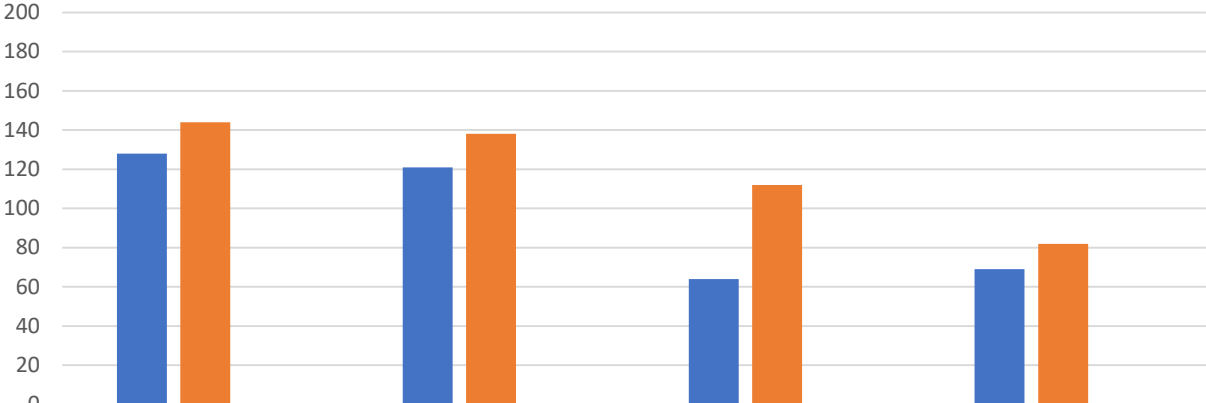

History

Trade Single Window

Conclusion

	WB DBR Total Rank	WB DBR Trading Across Borders Rank	WB Logistics Performance Index	WEF Global Competitiveness
2018	128	121	64	69
2012	144	138	112	82
Total No. of countries	190	190	160	148