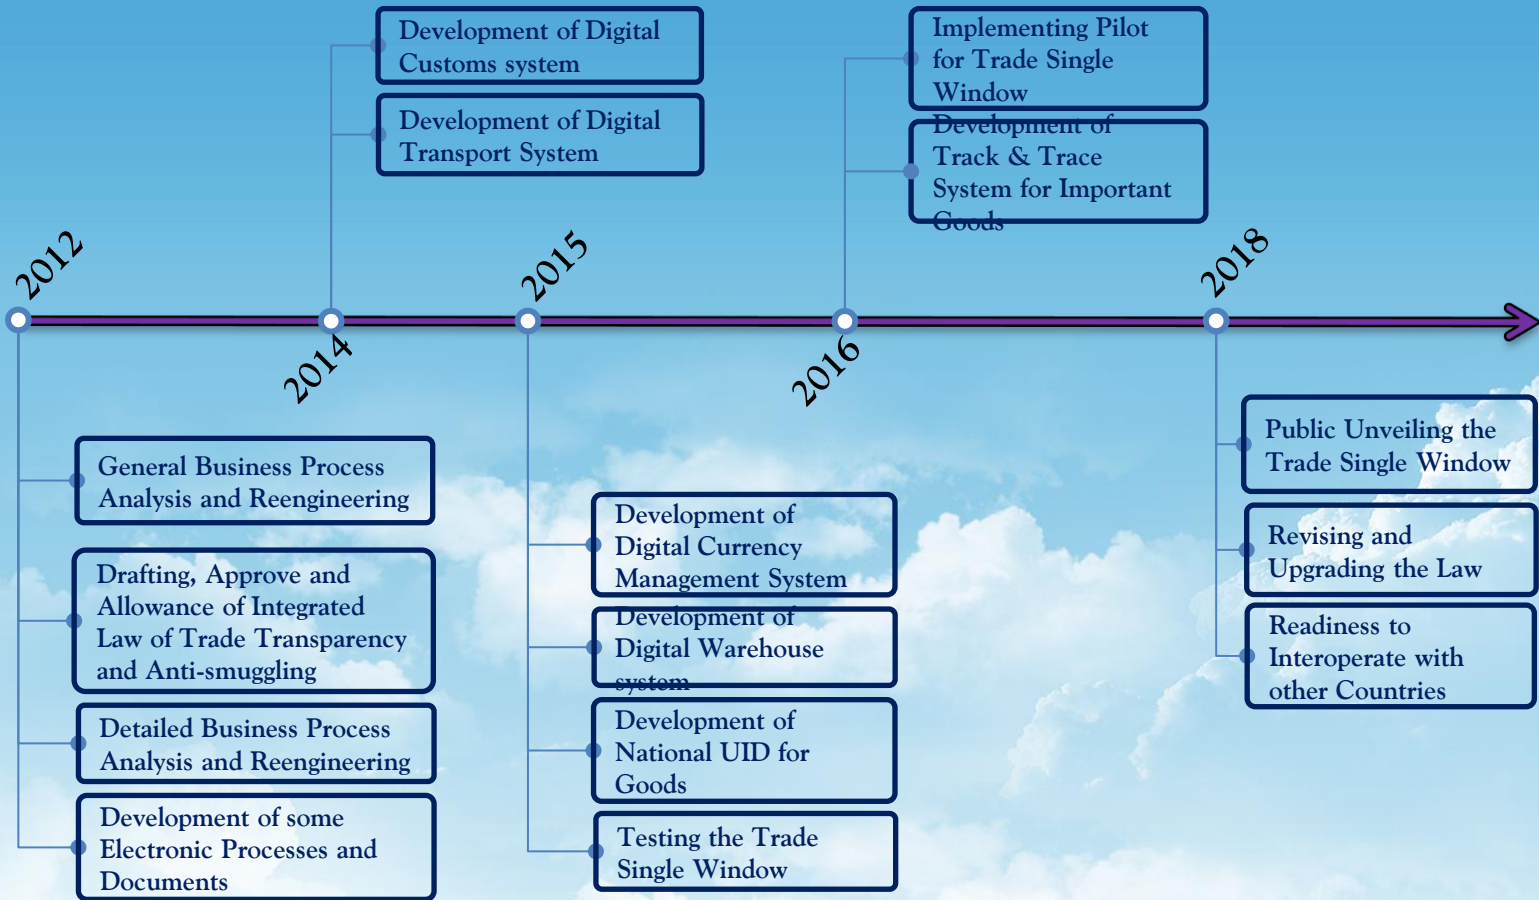

In The Name Of God

National Trade Single Window of Iran

www.ntsww.ir

Application of Digital Signature for Road Bill of Lading: Case of Iran

Iran Center for
e-Commerce Development
(ICeCD)

Table of Contents

- History
- Introduction of Iran Trade Single Window
- Electronic Bill of Lading Procedure
- Application of Digital Signature for E-BL
- Conclusion

History

Trade Single Window

Conclusion

	WB DBR Total Rank	WB DBR Trading Across Borders Rank	WB Logistics Performance Index	WEF Global Competitiveness
2018	128	121	64	69
2012	144	138	112	82
Total No. of countries	190	190	160	148